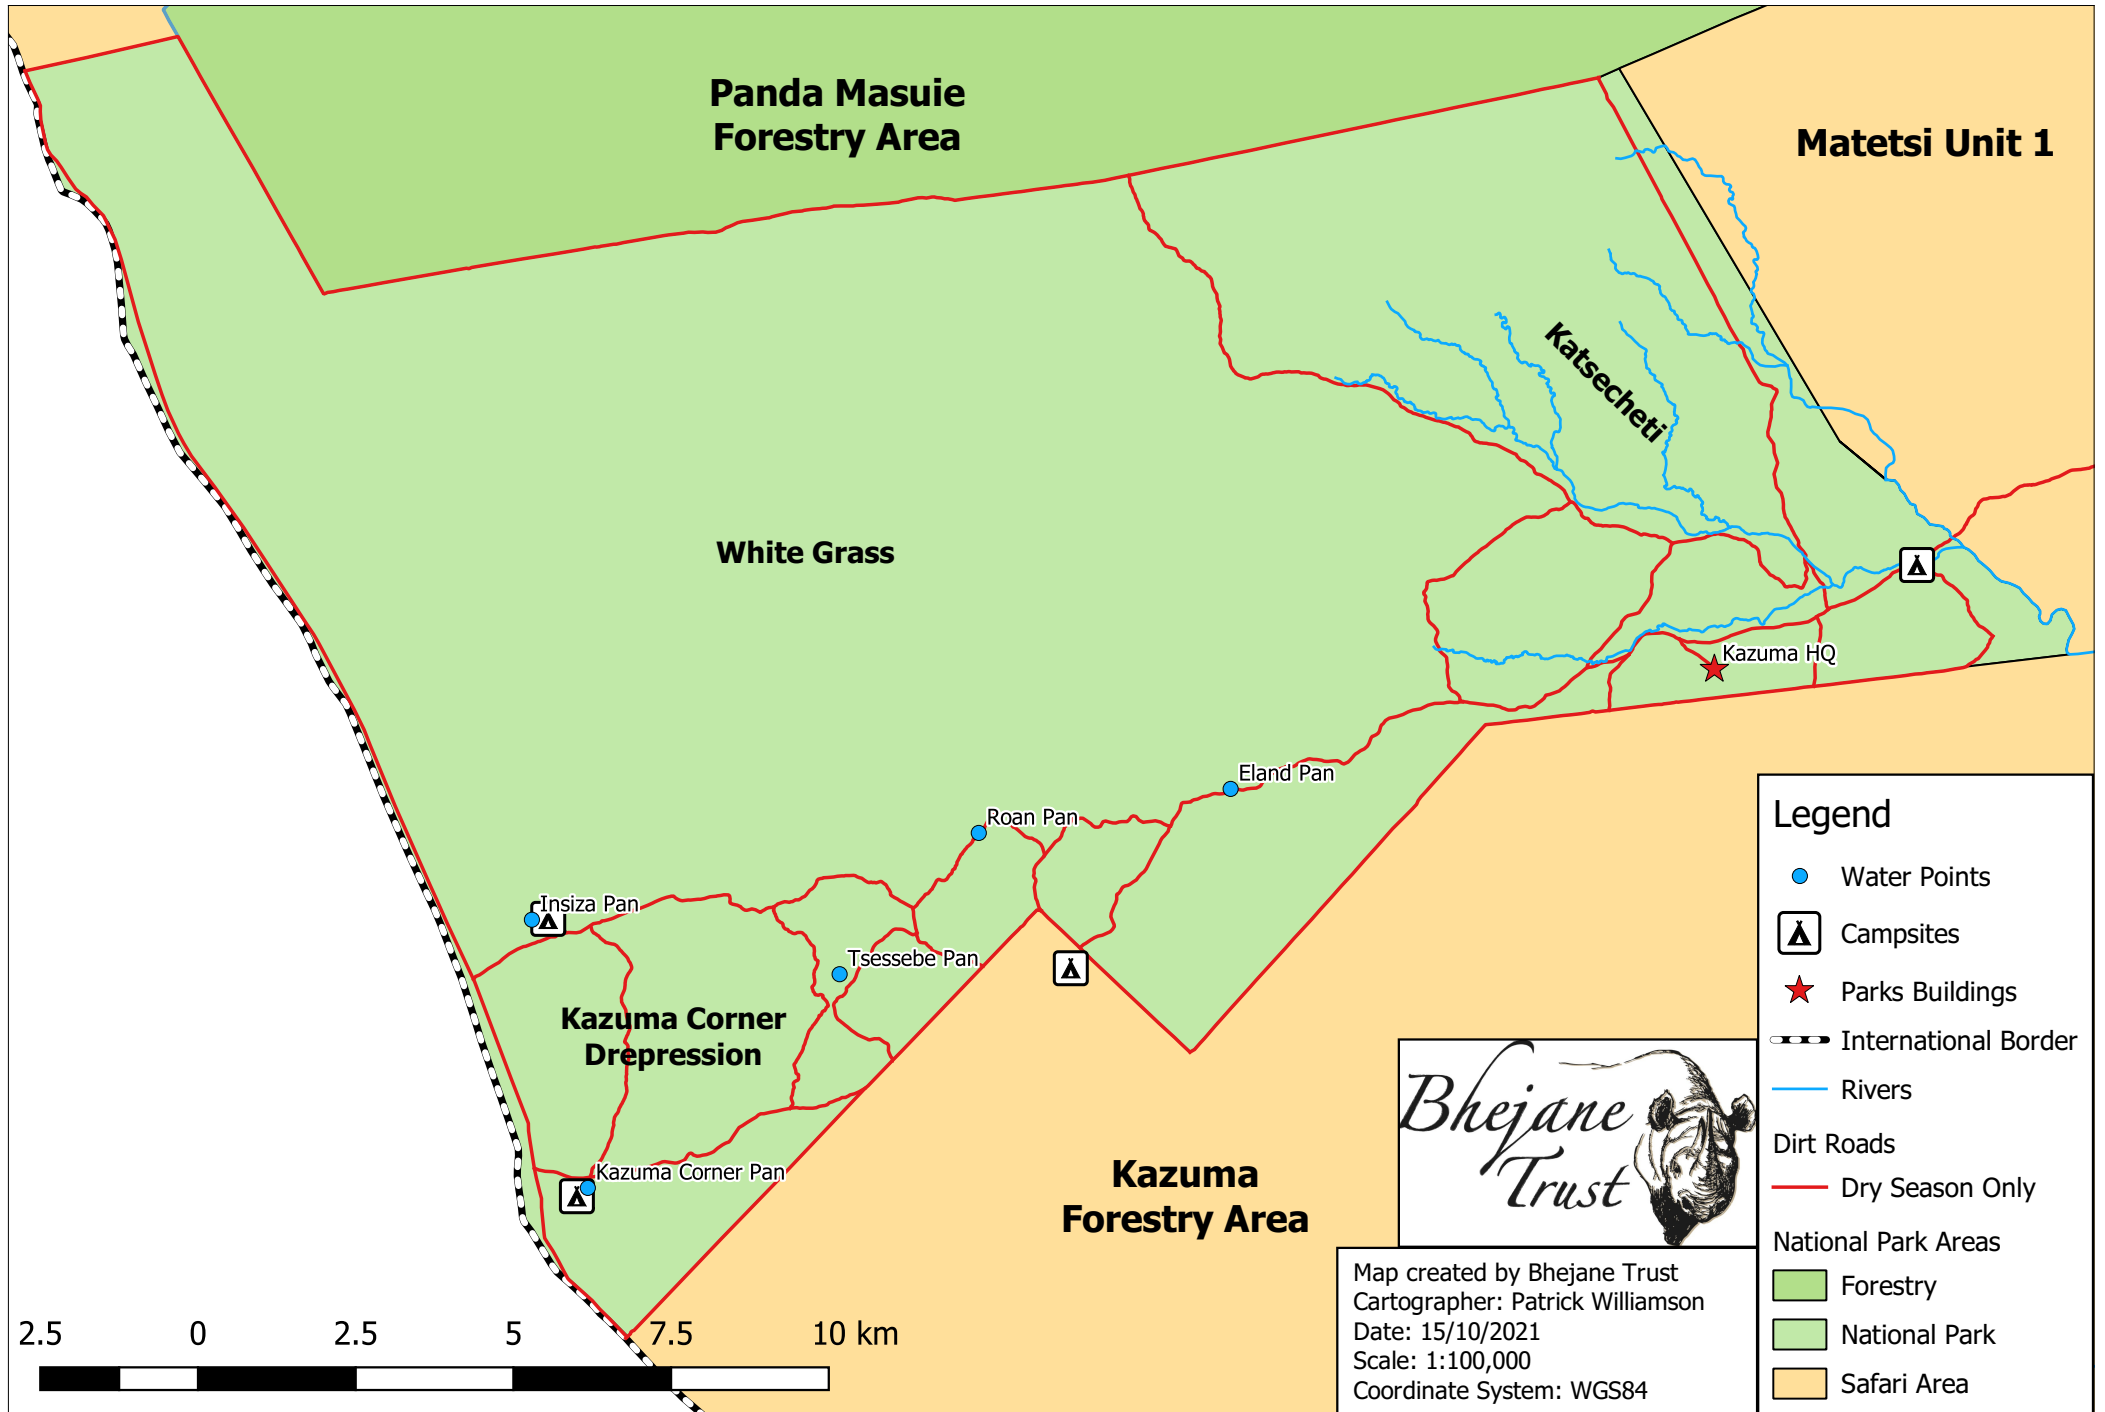

# Kazuma Pan National Park, Zimbabwe

**Legend**

- Water Points
- ▲ Campsites
- ★ Parks Buildings
- International Border
- Rivers
- Dirt Roads
- Dry Season Only

**National Park Areas**

- Forestry
- National Park
- Safari Area

Map created by Bhejane Trust  
 Cartographer: Patrick Williamson  
 Date: 15/10/2021  
 Scale: 1:100,000  
 Coordinate System: WGS84